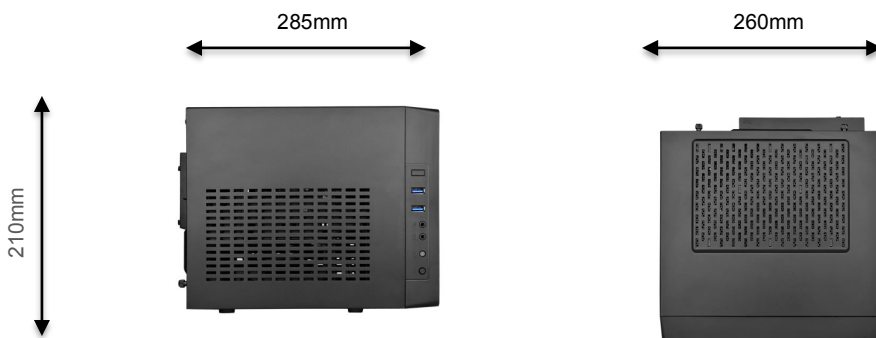

Dimensions

Specification

System	OS	Windows 10
	Language	Chinese, Chinese (S), English
	Time Accuracy	5ppm (12.5sec/month)
	Time Sync.	NTP, GMT, DST
	User	15 Users (Admin., User1 ~ User14)
	Access	Mouse, Network, Key controller
	Upgrade	USB2.0 Memory stick, Network
Camera	IP Camera	ONVIF 2.6 compliant
Video	System	Progressive
	Input	16 channel
	Display Rate	Max. 120Mbps
	Output Interface	HDMI, DP
	Output Resolution	Full HD
	Spot	N/A
Audio	Input Interface	Network IPC
	Output Interface	HDMI or DP or Mini Jack
Video	Compression	H.264 (high profile) / H.265 (main Profile)
	Speed	Max 120fps
	Resolution	D1(PAL/ NTSC), 720p, 1080p, 3MP, 5MP, 6MP, 4K
	Mode	Schedule
	Event	Motion, Local Sensor
	Bit Rate	200Mbps
Audio Recording	Compression	G.711A
	Audio Sampling Rate	Depends on IPC
	Audio Bit Rate	Depends on IPC
Playback	Search	Go to first rec. time, Go to last rec. time, Go to last search time, Calendar, Log viewer, Smart search, Multi-time & day search, Event search
	Mode	Snap shot photo
Network	Interface	RJ45 (Ethernet 10/100/1G) x 1
	Compression	H.264 / H.265
	Speed	Max. 120fps in total
	Resolution	Max. 5632x4224 pixel
Backup	Interface	USB2.0, Network
	Format	JPEG Still Image, Log list, Setup data
Booting	Live	30sec
	Recording	50sec

Display	HDMI	4K
	DP	4K
	Mode	4/1/SEQ/BIG - LIVE, 4/1 - P.B
	Camera Title Name	English : 20 characters Chinese: 10 characters
Storage	Primary	1 HDD
	Option	2 SATA HDD
Features	Jog-shuttle	N/A
	HW RAID	N/A
	EOL	Yes
	Digital Zoom	x1 ~ x16
	Watermarking	Yes
	Two-way Audio	N/A
	Detection / Search	Face Detection
	Capture	1080p
	iSCSI Recording	Yes
	DDNS, DHCP, UPNP	Yes
	CMS, VMS, RMS	Windows
	Smart Phone (4G)	Android, iPhone, iPad
Mac Viewer	Safari, Chrome, Firefox	
Electrical	Input Voltage	110-240Vac 50/60Hz
General	Power Supply	500W
	Operating Temp.	0°C - 35°C
	Humidity	10 ~ 90%
	Weight w/o HDD	7,1Kg
	Dimension	260 x 210 x 285 mm
	Certification	CE, FCC, RoHS Compliance