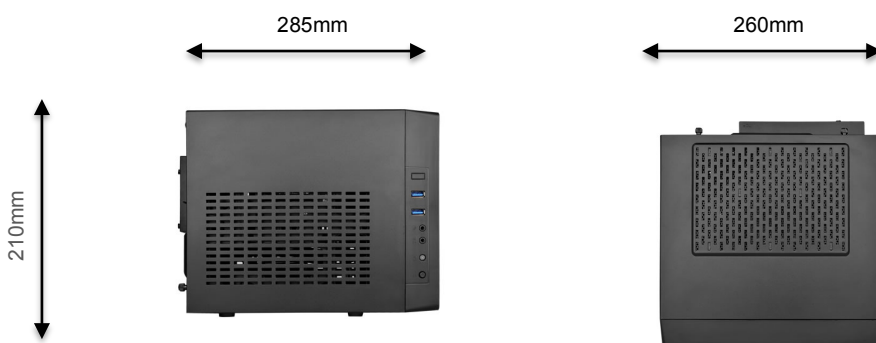

### Features

- ✓ Up to 4CH Stand-alone face recognition system
- ✓ HDMI and DP Video out (up to 8K@60Hz)
- ✓ Support up to 4K IP Camera with H.264/H.265 High Profile Compression Format
- ✓ Built-in Web Server and Supports VMS S/W
- ✓ M.2 SATA storage and up to 2 Internal SATA HDD storage up to 10TB each
- ✓ Build in Wi-fi connection

### Dimensions